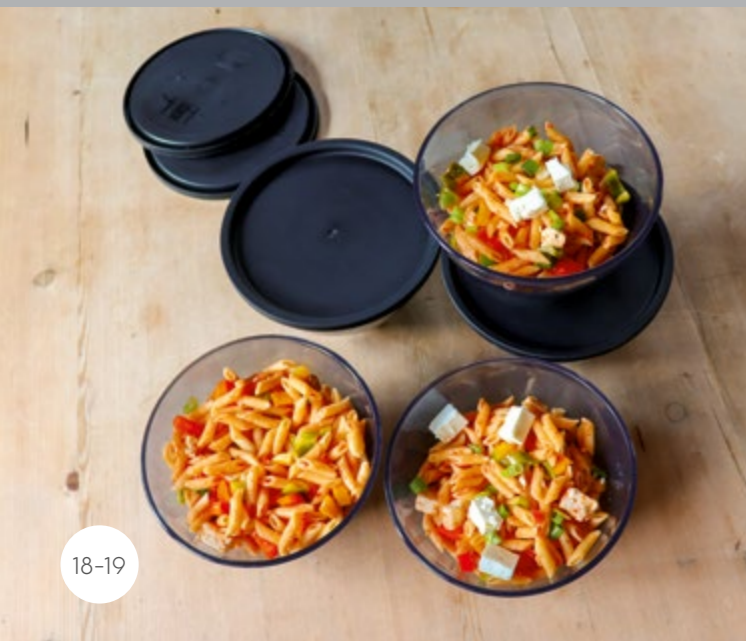

Prep your Meal

Preparing delicious food at home and taking it with you is the new trend - and much healthier and less expensive than fast food. Set an example against food waste and for sustainability with Meal Prep.