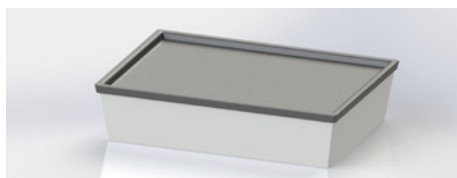

Exemplary filling levels for different dishes

such as soups, stews, salads, pasta etc.

up to 1 cm below the rim	1.000 ml
up to 2 cm below the rim	830 ml
up to 3 cm below the rim	650 ml

RECTANGULAR FOOD TO GO-BOWL WITHOUT DIVISION

Model: 1272
Material: high-quality plastic (BPA-free)
Length: 260 mm
Width: 190 mm
Height: 60 mm
Capacity: 1.800 ml

RECTANGULAR FOOD TO GO-BOWL WITH DIVISION

Model: 1273
Material: high-quality plastic (BPA-free)
Length: 260 mm
Width: 190 mm
Height: 60 mm
Capacity: large compartment 800 ml,
small compartment 400 ml (up to web height)