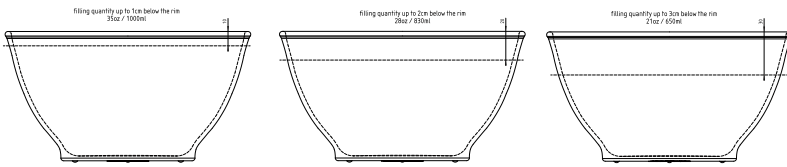

BOWL 1600 ml

Model 438
Material SAN
Height 105 mm
Ø 200 mm
Weight 260 g

Perfect for e.g. salads, pasta, fish and meat dishes

MODEL 1243						
ORDER NO.	M1243-1 white	M1243-6 black	M1243-4 blush	M1243-5 sage	M1243-3 linen	M1243-2 crystal clear

such as soups, stews, salads, pasta etc.

up to 1 cm below rim	1.600 ml
up to 2 cm below rim	1.400 ml
up to 3 cm below rim	1.100 ml

NEW FOOD TO GO SOLUTIONS

AVAILABLE SOON

BOWL 1.000 ml

Model: 437
Material: high-quality plastic (BPA-free)
Ø: 170 mm
Height: 90 mm
Max. capacity: 1.000 ml

Exemplary filling levels for different dishes

such as soups, stews, salads, pasta etc.

up to 1 cm below the rim	1.000 ml
up to 2 cm below the rim	830 ml
up to 3 cm below the rim	650 ml

RECTANGULAR FOOD TO GO-BOWL WITHOUT DIVISION

Model: 1272
Material: high-quality plastic (BPA-free)
Length: 260 mm
Width: 190 mm
Height: 60 mm
Capacity: 1.800 ml

RECTANGULAR FOOD TO GO-BOWL WITH DIVISION

Model: 1273
Material: high-quality plastic (BPA-free)
Length: 260 mm
Width: 190 mm
Height: 60 mm
Capacity: large compartment 800 ml,
small compartment 400 ml (up to web height)