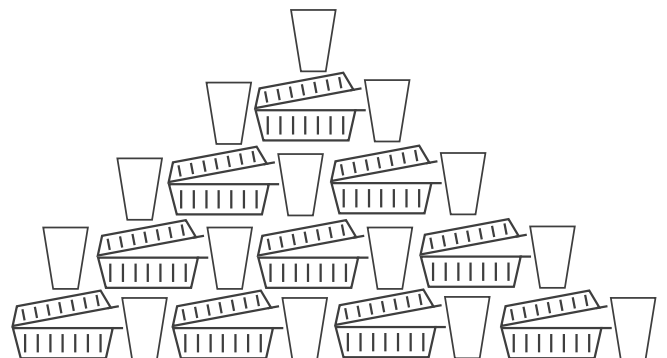

Exemplary calculation: Use of single-use tableware in German companies

Assumption

approx. 150 pcs.

per day **per company**
with more than 100
employees and lunch

approx. 2.070.000 pcs.

summed for all 13.800¹
companies **in Germany**

approx. 755.555.000 pcs./year = waste

for approx. 13.800 companies

Example of costs: single-use/reusable tableware

Saving of costs already after the **10th application** - **waste prevention** since **first usage**