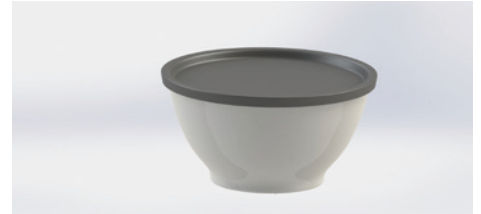

MODEL 438						
ORDER NO.	M438-1 white	M438-6 black	M438-4 blush	M438-5 sage	M438-3 linen	M438-6 crystal clear

MODEL 1248		SUITABLE FOR THE BOWLS:
ORDER NO.	M1248-1 black	438, 1243, 1244

Exemplary filling levels for different dishes

such as soups, stews, salads, pasta etc.

up to 1 cm below rim	1.600 ml
up to 2 cm below rim	1.400 ml
up to 3 cm below rim	1.100 ml

NEW FOOD TO GO SOLUTIONS

AVAILABLE SOON

BOWL 1.000 ml

Model: 437
Material: high-quality plastic (BPA-free)
Ø: 170 mm
Height: 90 mm
Max. capacity: 1.000 ml

Exemplary filling levels for different dishes

such as soups, stews, salads, pasta etc.

up to 1 cm below the rim	1.000 ml
up to 2 cm below the rim	830 ml
up to 3 cm below the rim	650 ml

RECTANGULAR FOOD TO GO-BOWL WITHOUT DIVISION