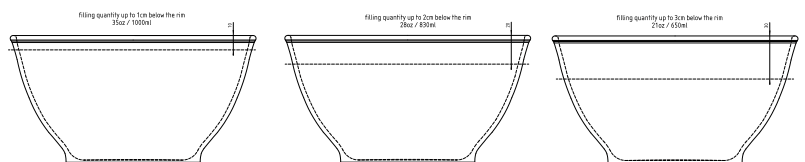

BOWL 1600 ml

Model 438
Material SAN
Height 105 mm
Ø 200 mm
Weight 260 g

Perfect for e.g. salads, pasta, fish and meat dishes

MODEL 1243						
ORDER NO.	M1243-1 white	M1243-6 black	M1243-4 blush	M1243-5 sage	M1243-3 linen	M1243-2 crystal clear

Perfect for e.g. large salads, bowls, pasta, fish and meat dishes

MODEL 1244						
ORDER NO.	M1244-1 white	M1244-6 black	M1244-4 blush	M1244-5 sage	M1244-3 linen	M1244-2 crystal clear

Perfect for e.g. bowls, large salads, pasta, fish and meat dishes

such as soups, stews, salads, pasta etc.

up to 1 cm below rim	1.600 ml
up to 2 cm below rim	1.400 ml
up to 3 cm below rim	1.100 ml

NEW FOOD TO GO SOLUTIONS

AVAILABLE SOON

BOWL 1.000 ml

Model: 437
Material: high-quality plastic (BPA-free)
Ø: 170 mm
Height: 90 mm
Max. capacity: 1.000 ml