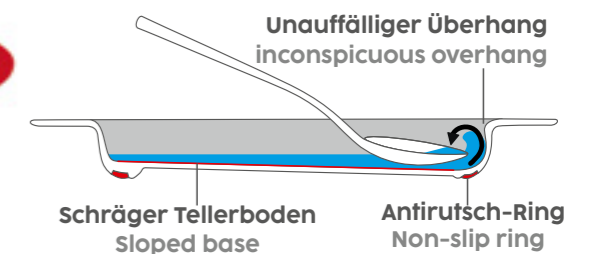

KINDERgeschirr CHILDREN'S tableware

Puristisches Design

Die praktischen Kinderteller eignen sich aufgrund ihrer unkomplizierten Form und den freundlichen Kindermotiven bestens für den Alltag, auch in Kindergärten, Kitas und Schulen. Im Vergleich zu Glas oder Porzellan hält der Teller wesentlich länger und kann auch mal zu Boden fallen. Das Wichtigste dabei: Keine Scherben bedeuten keine Verletzungen. Weiche, runde Formen machen den Übergang zwischen Tellerrand und Tellerinnenfläche fließend, denn es wurde komplett auf eine Tellerfahne verzichtet. Diese Übergänge schaffen eine besondere Harmonie.

Pure design

Thanks to their uncomplicated shape and friendly children's motifs, the practical children's plates are ideal for everyday use, in nurseries, daycare centres and schools. Compared to glass or porcelain, the plate lasts much longer and can survive being dropped on the floor. The most important thing: no shards mean no injuries. Soft, round shapes make the transition between the edge of the plate and the inside of the plate smooth, as there is no plate rim at all. These transitions create a special harmony.

Puristisches Design mit Kindermotiven | Pure design with children's pattern

Dessertteller mit Kindermotiv | Dessert plate with children's pattern | M415 | Ø 150 mm | 215 ml | 7,6 fl oz
Suppenteller mit Kindermotiv | Soup plate with children's pattern | M419 | Ø 185 mm | 450 ml | 15,8 fl oz

Esslernteller mit Kindermotiv | Learning plate with children's pattern | M902 | Ø 20 cm | 270 ml | 9,5 fl oz

Mini Moritz | M1240 | 140ml | 4,93 fl oz